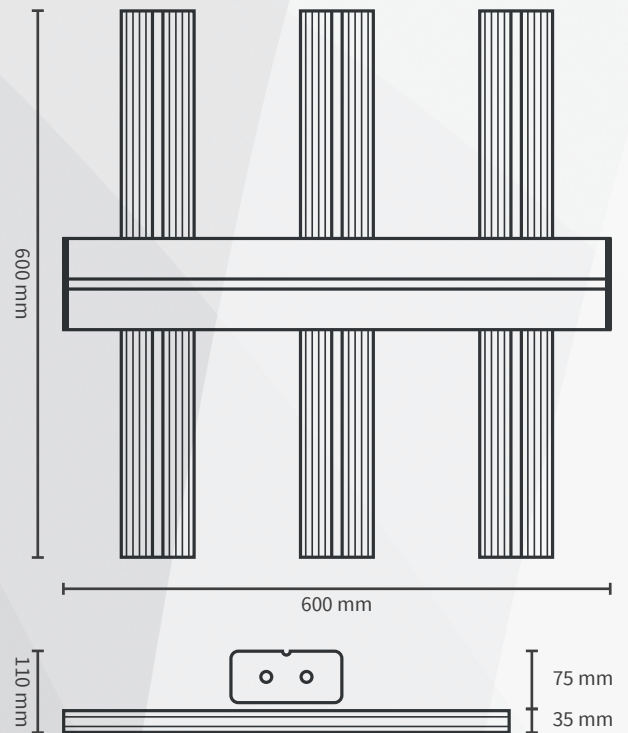

Product Description

The GCx9 PWR is the best choice for indoor growers with an area up to 100 x 100 cm and has a maximum power consumption of 360W. The fixture has two dim knobs that can be used to regulate the intensity of both growth and flowering spectra.

The underpart of the LED bars is equipped with highly efficient full-spectrum chips as well as additional UV and far-red diodes. The emitted spectrum is ideal for plant growth while also offering a very good color rendition when it comes to inspecting the plants.

Thanks to the adjustable light spectrum and variably dimmable light intensity, the fixture is suitable for all phases of plant cultivation – from seed germination to harvest. Passive cooling allows for noise-free operation, meaning this new generation of plant lights is perfect for use in indoor spaces where quietness is needed.

Dimensions