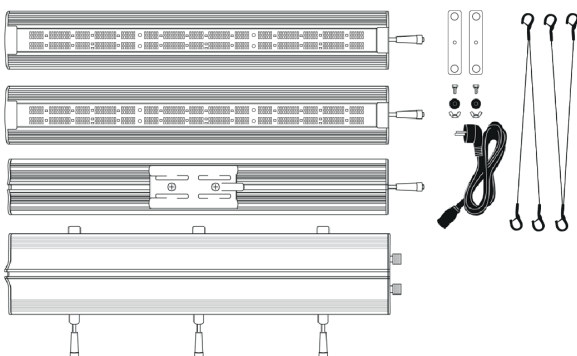

Scope of Delivery

1x Driver box, 3x LED Bars with slide-in-connector,
1x Mounting kit, 1x Power cord with 1.5m cable
(Plug: C13/CEE-7/7 EU-Schuko)