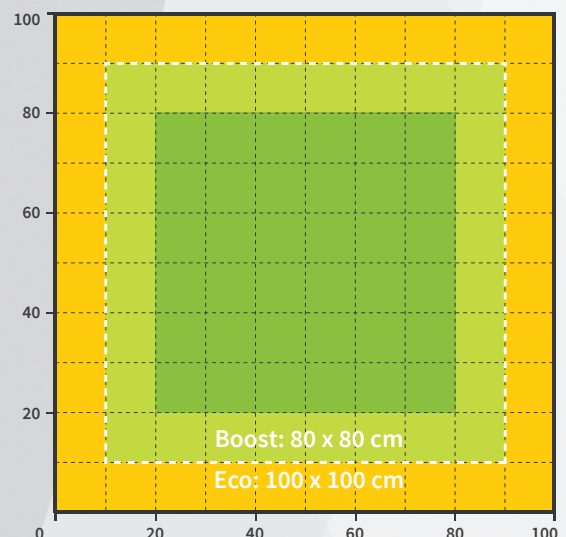

GC X9 PWR

360 W LED

100 x 100 cm coverage

Key Features

Extended Spectrum

As in the previous generation, we of course rely on a full spectrum (385 to 730 nm) expanded to include UV light and Far Red in the seriesX PWR. You can look forward to higher active ingredient and terpene contents as well as significantly higher photosynthesis rates.

Clever Lighting

The Series-X PWR models are based on the most popular square tent sizes. This way you can easily find the right variant and ensure the ideal light supply for your plants.

Smart Install®

The newly developed suspension system gives you a wide variety of options for hanging the lamps. Thanks to the Smart Install® rail, the lamps (and also the light strips that can be separated from the driver box) can be attached directly to the ceiling. With air circulation, a distance of 2 cm between the heat sink and the ceiling is enough.

With Smart Install® you gain a high degree of flexibility in horticultural decisions and especially in height.

2-Channel-Dimming

With the new plant LEDs from the seriesX PWR, it is finally possible to individually dim two different light spectrums. With the help of our 2 channels (growth and flowering spectrum), you can individually adapt the plant light to the current needs of your plants and at the same time save a lot of electricity: While conventional plant LEDs are inevitably hung higher, our new models can simply be dimmed down. This saves around 30% on electricity costs!

Core Data

Number of LED Bars	2
Product Weight	7,5 kg
Dimensions (LxWxH)	600 x 600 x 110 mm
LED-Bar (LxWxH)	600 x 90 x 35 mm
Housing Material	Aluminum
Colour	Gray
Thermal Management	Passive
IP Rating	IP 65
Max. Ambient Temperature	-5°C - 40°C
Certifications	CE/RoHS, UL 8800 ready
Warranty	3 Years

Performance Details