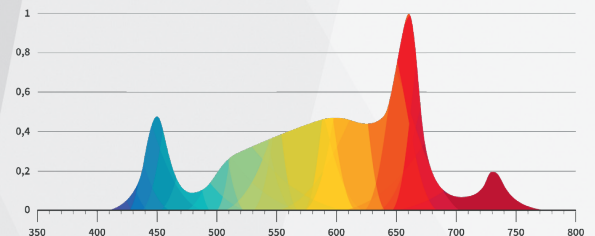

Product Description

The GCx9 PWR is the best choice for indoor growers with an area up to 100 x 100 cm and has a maximum power consumption of 360W. The fixture has two dim knobs that can be used to regulate the intensity of both growth and flowering spectra.

The underpart of the LED bars is equipped with highly efficient full-spectrum chips as well as additional UV and far-red diodes. The emitted spectrum is ideal for plant growth while also offering a very good color rendition when it comes to inspecting the plants.

Thanks to the adjustable light spectrum and variably dimmable light intensity, the fixture is suitable for all phases of plant cultivation – from seed germination to harvest. Passive cooling allows for noise-free operation, meaning this new generation of plant lights is perfect for use in indoor spaces where quietness is needed.

Dimensions

Scope of Delivery

1x Driver box, 3x LED Bars with slide-in-connector,
1x Mounting kit, 1x Power cord with 1.5m cable
(Plug: C13/CEE-7/7 EU-Schuko)

Contact Information

Greenception is a Bifröst Brand

Bifröst GmbH
Olfener Str. 112
59348 Lüdinghausen
Germany

✉ office@greenception.com
🌐 www.Greenception.com
🌐 greenception.worldwide
📞 +4915165147325

© 2023, Bifröst GmbH.
Subject to change without notice.

Spectra

Veg

Flower

(Veg