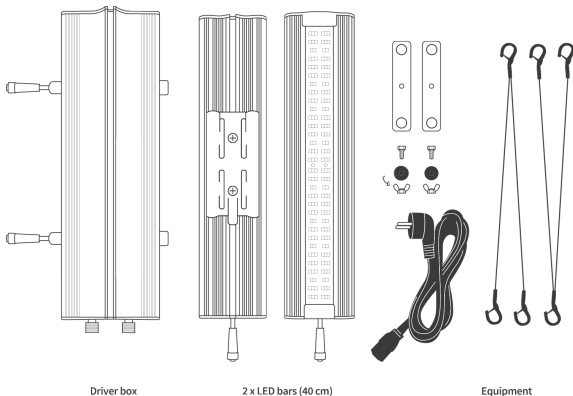

Scope of Delivery

1x Driver box, 2x LED Bars with slide-in-connector, 1x Mounting kit, 1x Power cord with 1.5m cable (Plug: C13/CEE-7/7 EU-Schuko)