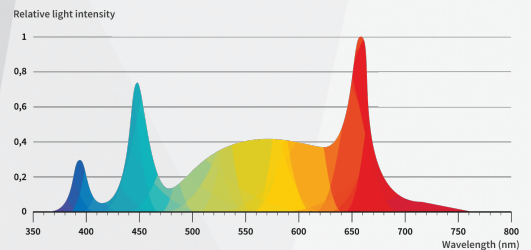

Spectra

Veg