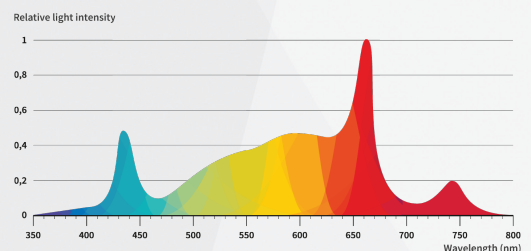

Product Description

The GCx4 PWR is the smallest version of the seriesX PWR with a maximum power consumption of 160 W. This makes it ideal for areas up to 80 x 80 cm. The compact module has two dimming controls with which the intensity of growth and the flowering spectrum can be adjusted separately.

On the underside of the LED strips, highly efficient full-spectrum chips in combination with additional far-red and UV diodes ensure a spectrum that is optimally utilized by the plants and offers very good color rendering for examining the plants.

Thanks to the adjustable extended light spectrum and the continuously dimmable light intensity, the lamps are suitable for all phases of cultivation - from freshly germinated seeds to plants ready for harvest. Since passive cooling ensures silent operation, the new seriesX PWR is the perfect companion for use in living spaces.

Dimensions

Scope of Delivery

1x Driver box, 2x LED Bars with slide-in-connector, 1x Mounting kit, 1x Power cord with 1.5m cable (Plug: C13/CEE-7/7 EU-Schuko)

Contact Information

Greenception is a Bifröst Brand

Bifröst GmbH
Olfener Str. 112
59348 Lüdinghausen
Germany

✉ office@greenception.com
🌐 www.Greenception.com
📷 [greenception.worldwide](https://www.instagram.com/greenception.worldwide)
☎️ +4915165147325

© 2023, Bifröst GmbH.
Subject to change without notice

Spectra

Veg

Flower

Full Power (Veg + Flower)