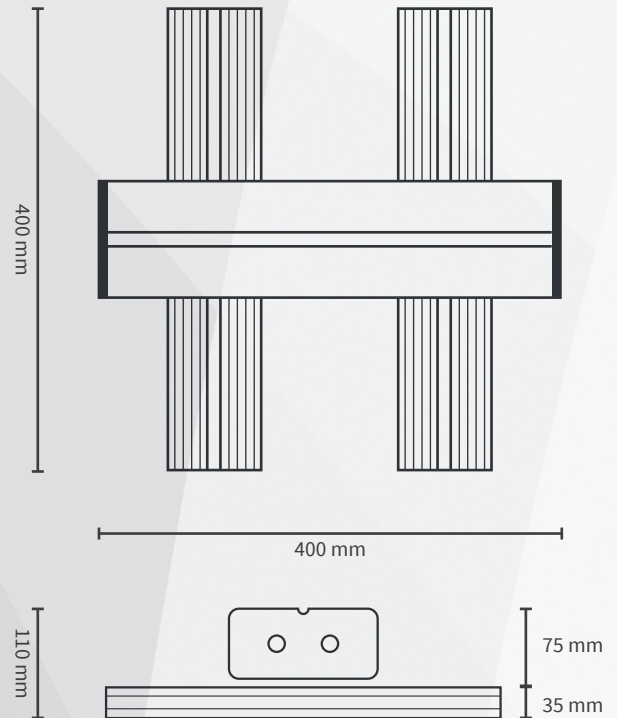

Product Description

The GCx4 PWR is the smallest version of the seriesX PWR with a maximum power consumption of 160 W. This makes it ideal for areas up to 80 x 80 cm. The compact module has two dimming controls with which the intensity of growth and the flowering spectrum can be adjusted separately.

On the underside of the LED strips, highly efficient full-spectrum chips in combination with additional far-red and UV diodes ensure a spectrum that is optimally utilized by the plants and offers very good color rendering for examining the plants.

Thanks to the adjustable extended light spectrum and the continuously dimmable light intensity, the lamps are suitable for all phases of cultivation - from freshly germinated seeds to plants ready for harvest. Since passive cooling ensures silent operation, the new seriesX PWR is the perfect companion for use in living spaces.

Dimensions