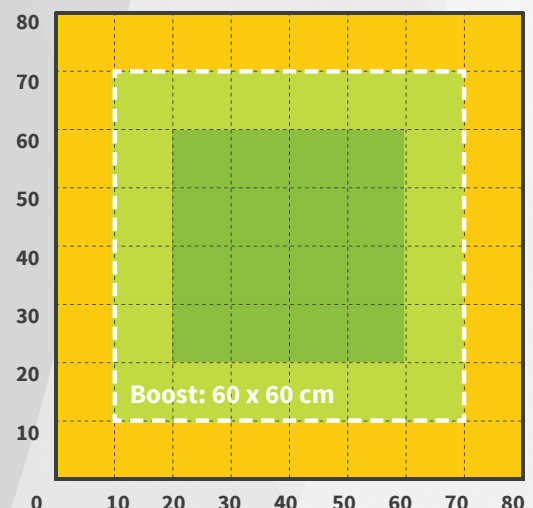

GX4 PWR

160 W LED

80 x 80 cm coverage

Key Features

Extended Spectrum

As in the previous generation, we of course rely on a full spectrum (385 to 730 nm) expanded to include UV light and Far Red in the seriesX PWR. You can look forward to higher active ingredient and terpene contents as well as significantly higher photosynthesis rates.

Clever Lighting

The Series-X PWR models are based on the most popular square tent sizes. This way you can easily find the right variant and ensure the ideal light supply for your plants.

Smart Install®

The newly developed suspension system gives you a wide variety of options for hanging the lamps. Thanks to the Smart Install® rail, the lamps (and also the light strips that can be separated from the driver box) can be attached directly to the ceiling. With air circulation, a distance of 2 cm between the heat sink and the ceiling is enough.

With Smart Install® you gain a high degree of flexibility in horticultural decisions and especially in height.

2-Channel-Dimming

With the new plant LEDs from the seriesX PWR, it is finally possible to individually dim two different light spectrums. With the help of our 2 channels (growth and flowering spectrum), you can individually adapt the plant light to the current needs of your plants and at the same time save a lot of electricity: While conventional plant LEDs are inevitably hung higher, our new models can simply be dimmed down. This saves around 30% on electricity costs!

Core Data

Number of LED Bars	2
Product Weight	3,8 kg
Dimensions (LxWxH)	400 x 400 x 110 mm
LED-Bar (LxWxH)	400 x 90 x 35 mm
Housing Material	Aluminum
Colour	Gray
Thermal Management	Passive
IP Rating	IP 65
Max. Ambient Temperature	-5°C - 40°C
Certifications	CE/RoHS, UL 8800 ready
Warranty	3 Years

Performance Details