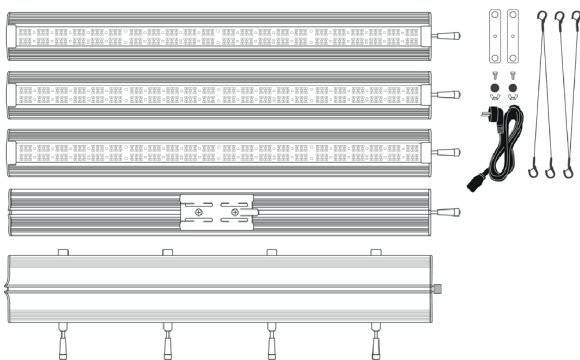

Clever Lighting

The Series-X PWR models are based on the most popular square tent sizes. This way you can easily find the right variant and ensure the ideal light supply for your plants.

Smart Install®

The newly developed suspension system gives you a wide variety of options for hanging the lamps. Thanks to the Smart Install® rail, the lamps (and also the light strips that can be separated from the driver box) can be attached directly to the ceiling. With air circulation, a distance of 2 cm between the heat sink and the ceiling is enough.

Core Data

Number of LED Bars	4
Product Weight	11,1 kg
Dimensions (LxWxH)	800 x 800 x 110 mm
LED-Bar (LxWxH)	800 x 90 x 35 mm
Housing Material	Aluminum
Colour	Gray
Thermal Management	Passive
IP Rating	IP 65
Max. Ambient Temperature	-5°C - 40°C
Certifications	CE/RoHS, UL 8800 ready
Warranty	3 Years

Dimensions

Spectra

Veg

Flower

Full Power (Veg + Flower)

Scope of Delivery

1x Driver box, 4x LED Bars with slide-in-connector,
1x Mounting kit, 1x Power cord with 1.5m cable
(Plug: C13/CEE-7/7 EU-Schuko)

Kontaktinformationen