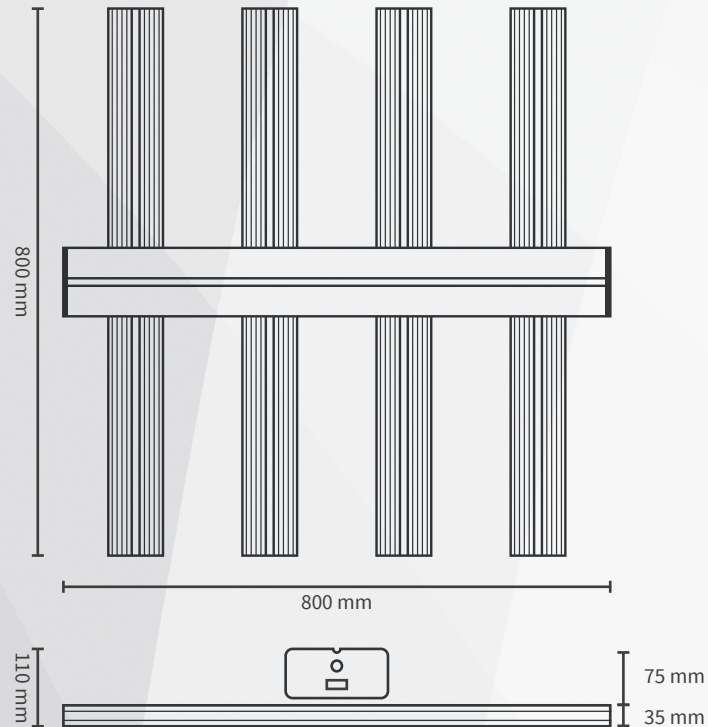

Product description

The GCx16 PWR is the best choice for indoor growers with an area up to 120 x 120 cm and has a maximum power consumption of 640W. The fixture has a toggle switch and a dim knob for regulating the intensity of both growth and flowering spectra.

The underpart of the LED bars is equipped with highly efficient full-spectrum chips as well as additional UV and far-red diodes. The emitted spectrum is ideal for plant growth while also offering a very good color rendition when it comes to inspecting the plants.

Thanks to the adjustable light spectrum and variably dimmable light intensity, the fixture is suitable for all phases of plant cultivation – from seed germination to harvest. Passive cooling allows for noise-free operation, meaning this new generation of plant lights is perfect for use in indoor spaces where quietness is needed.

Dimensions