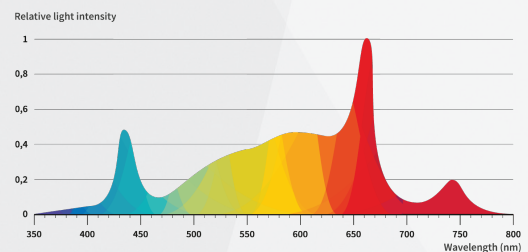

GC X16 PWR

640 W LED

120 x 120 cm coverage

Key Features

Extended Spectrum

As in the previous generation, we of course rely on a full spectrum (385 to 730 nm) expanded to include UV light and Far Red in the seriesX PWR. You can look forward to higher active ingredient and terpene contents as well as significantly higher photosynthesis rates.

Performance Details

AC Input Power	640 W
Veg	320 W
Flower	640 W
Light Output (PPF)	1.888 µmol/s
Efficacy	2,95 µmol/J
Spectral Range	ca. 385 - 730 nm
Dimming	4-stufig
External Control	via Drehregler u. Kippschalter Möglich via GC-SIGNAL Controller
Beam Angle	120°
AC Input Voltage	100 - 277 V (AC)
Nominal AC Input	120 V - 4 A / 208 V - 2,31 A 240 V - 2 A / 277 V - 1,73 A
Lifetime	> 50.000 h
EAN	4260627954544

Dimensions

Spectra

Veg

Flower

Full Power (Veg + Flower)

Scope of Delivery

1x Driver box, 4x LED Bars with slide-in-connector,
1x Mounting kit, 1x Power cord with 1.5m cable
(Plug: C13/CEE-7/7 EU-Schuko)

Kontaktinformationen