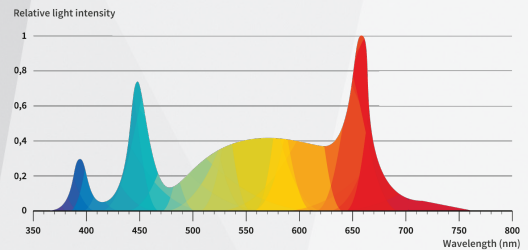

Spectra

Veg