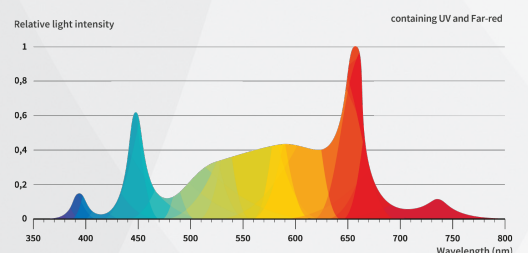

Full Power (Veg + Flower)