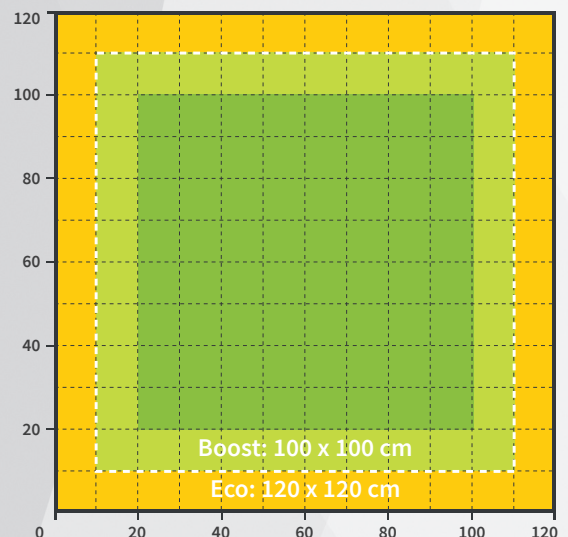

GC X16 PWR

640 W LED

120 x 120 cm coverage

Key Features

Extended Spectrum

As in the previous generation, we of course rely on a full spectrum (385 to 730 nm) expanded to include UV light and Far Red in the seriesX PWR. You can look forward to higher active ingredient and terpene contents as well as significantly higher photosynthesis rates.

Clever Lighting

The Series-X PWR models are based on the most popular square tent sizes. This way you can easily find the right variant and ensure the ideal light supply for your plants.

Smart Install®

The newly developed suspension system gives you a wide variety of options for hanging the lamps. Thanks to the Smart Install® rail, the lamps (and also the light strips that can be separated from the driver box) can be attached directly to the ceiling. With air circulation, a distance of 2 cm between the heat sink and the ceiling is enough.

With Smart Install® you gain a high degree of flexibility in horticultural decisions and especially in height.

2-Channel-Dimming

With the new plant LEDs from the seriesX PWR, it is finally possible to individually dim two different light spectrums. With the help of our 2 channels (growth and flowering spectrum), you can individually adapt the plant light to the current needs of your plants and at the same time save a lot of electricity: While conventional plant LEDs are inevitably hung higher, our new models can simply be dimmed down. This saves around 30% on electricity costs!

Core Data

Number of LED Bars	4
Product Weight	11,1 kg
Dimensions (LxWxH)	800 x 800 x 110 mm
LED-Bar (LxWxH)	800 x 90 x 35 mm
Housing Material	Aluminum
Colour	Gray
Thermal Management	Passive
IP Rating	IP 65
Max. Ambient Temperature	-5°C - 40°C
Certifications	CE/RoHS, UL 8800 ready
Warranty	3 Years

Performance Details